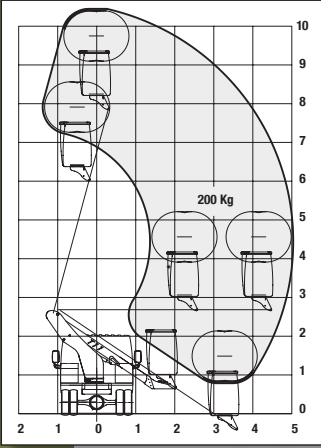

SELF DRIVE

France Elevateur Topy 11.2i

FRANCE ELEVATEUR TOPY 11.2i

Specification	Metric	Imperial
Working Height	9.75m	32ft
Platform Height	8.25m	27ft 1in
Max Outreach	5.00m	16ft 5in
Safe Working Load (SWL)	200kg	440lb
Length (Stowed)	4.90m	16ft 1in
Width (Stowed)	1.85m	6ft 1in
Height (Stowed)	2.65m	8ft 8in
Weight	3,500kg	7,716lb
Power Source	Bi-Energy	