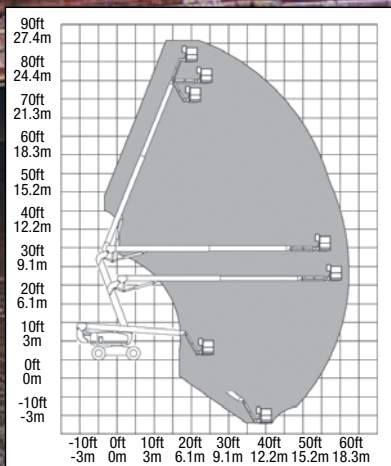

ARTICULATED BOOM

Genie Z-80/60

GENIE Z-80/60

Specification	Metric	Imperial
Working Height	25.60m	84ft
Platform Height	23.77m	78ft
Max Outreach	18.29m	60ft
Up and Over Clearance	8.84m	29ft
Safe Working Load (SWL)	227kg	500lb
Length (Stowed)	11.28m	37ft
Width	2.49m	8ft 2in
Height (Stowed)	3.00m	9ft 10in
Weight	17,010kg	37,501lb
Power Source	Diesel	
Gradeability	24°	