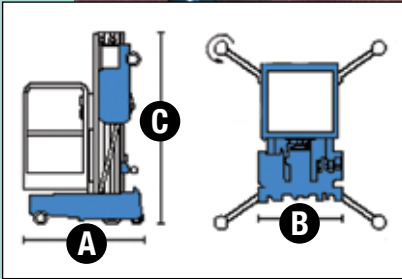

# VERTICAL LIFT

### GENIE AWP-30SDC

Specification	Metric	Imperial
Working Height	11.00m	35ft 6in
Platform Height	9.00m	29ft 6in
Safe Working Load (SWL)	159kg	350lb
Length	<b>A</b> 1.35m	4ft 5in
Width	<b>B</b> 0.74m	2ft 5in
Height (Stowed)	<b>C</b> 1.98m	6ft 6in
Outriggers (L)	1.93m	6ft 4in
Outriggers (W)	1.73m	5ft 8in
Weight	393kg	867lb
Power Source	Battery	